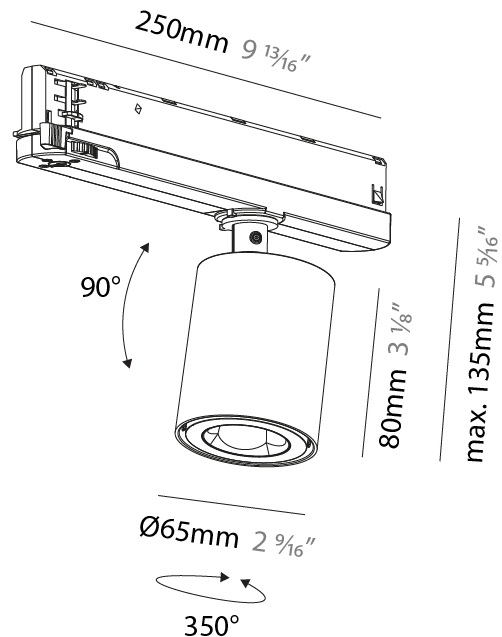

1. To build a product code in our configurator select the specify button on the base model # product page
2. To build a manual product code on this datasheet choose from the options listed below in blue font and add the suffix to the base model #

GENERAL

Series: Oiko Pro
Subseries: Oiko Pro In
Brand: Prolicht
Division: Architectural
Mounting Type: Track
Mounting Location: Ceiling
Subcategory: Spots

PHYSICAL

Shape: Cylinder
Diameter (mm): 65
Diameter (in): 2 ⁹/₁₆
Length (mm): 250
Length (in): 9 ¹³/₁₆
Height (mm): 80
Height (in): 3 ¹/₈
Max. Overall Height (mm): 135
Max. Overall Height (in): 5 ⁵/₁₆
Light Distribution: Adjustable / Direct
Fixture Finish: SSR / BKV / CWI / CRY / HAB / UFT / ITA / RUA / FTG / MYG / LOD / PUS / FRO / FUP / KIA / POP / BLS / SPG / MEY / GOH / GUM / CHC / COM / ABZ / JAG / OBR / MOS / ROR
Holder Finish: WHI / BLK
Fixture Material: Aluminum

ELECTRICAL

Lamp Type: LED
Input Wattage (W): 19
Total Output Wattage (W): 17.3
Dimming: Non-Dimmable / 0-10V Dimming
Driver Included: Yes
Driver Location: Integrated
Driver Type: Constant Current - 120Vac
Driver Class: Class 2
Input Voltage (V): 120

LED

Number of LEDs: 1
Color Temperature (°K): 2700 / 3000 / 3500 / 4000
Max. Delivered Lumen (lm): 1278 / 1377 / 1432 / 1461
Nominal Lumen (lm): 1668 / 1797 / 1869 / 1907
CRI: >90 CRI
Lamp Life (hrs): 50000

OPTICAL

Reflector°: 14

RATINGS AND CERTIFICATIONS

Certified By: CSA Certified to UL and CSA Standards
IP rating: IP20