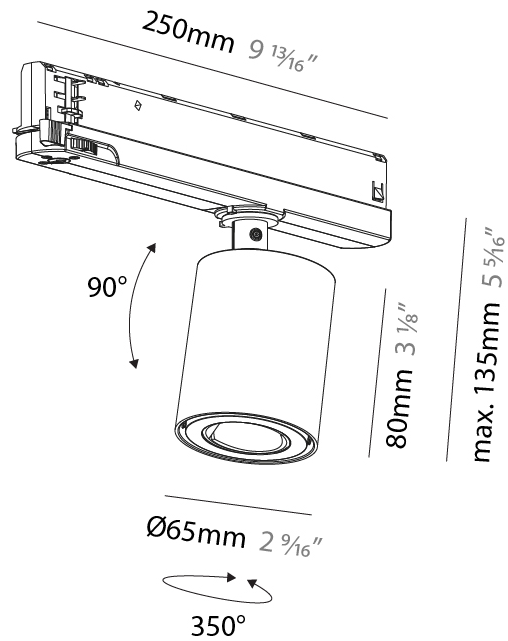

1. To build a product code in our configurator select the specify button on the base model # product page
2. To build a manual product code on this datasheet choose from the options listed below in blue font and add the suffix to the base model #

GENERAL

Series: Oiko Pro
Subseries: Oiko Pro In Wallwash
Brand: Prolight
Division: Architectural
Mounting Type: Track
Mounting Location: Ceiling
Subcategory: Wallwash

PHYSICAL

Shape: Cylinder
Diameter (mm): 65
Diameter (in): 2 ⁹/₁₆
Length (mm): 250
Length (in): 9 ¹³/₁₆
Height (mm): 80
Height (in): 3 ¹/₈
Light Distribution: Adjustable / Direct
Fixture Finish: SSR / BKV / CWI / CRY / HAB / UFT / ITA / RUA / FTG / MYG / LOD / PUS / FRO / FUP / KIA / POP / BLS / SPG / MEY / GOH / GUM / CHC / COM / ABZ / JAG / OBR / MOS / ROR
Holder Finish: WHI / BLK
Fixture Material: Aluminum

ELECTRICAL

Lamp Type: LED
Input Wattage (W): 19
Total Output Wattage (W): 17.3
Dimming: Non-Dimmable / 0-10V Dimming
Driver Included: Yes
Driver Location: Integrated
Driver Type: Constant Current - 120Vac
Driver Class: Class 2
Input Voltage (V): 120

LED

Number of LEDs: 1
Color Temperature (°K): 2700 / 3000 / 3500 / 4000
Max. Delivered Lumen (lm): 1516 / 1632 / 1690 / 1724
Nominal Lumen (lm): 1905 / 2050 / 2123 / 2166
CRI: >90 CRI
Lamp Life (hrs): 50000

OPTICAL

RATINGS AND CERTIFICATIONS

Certified By: CSA Certified to UL and CSA Standards
IP rating: IP20